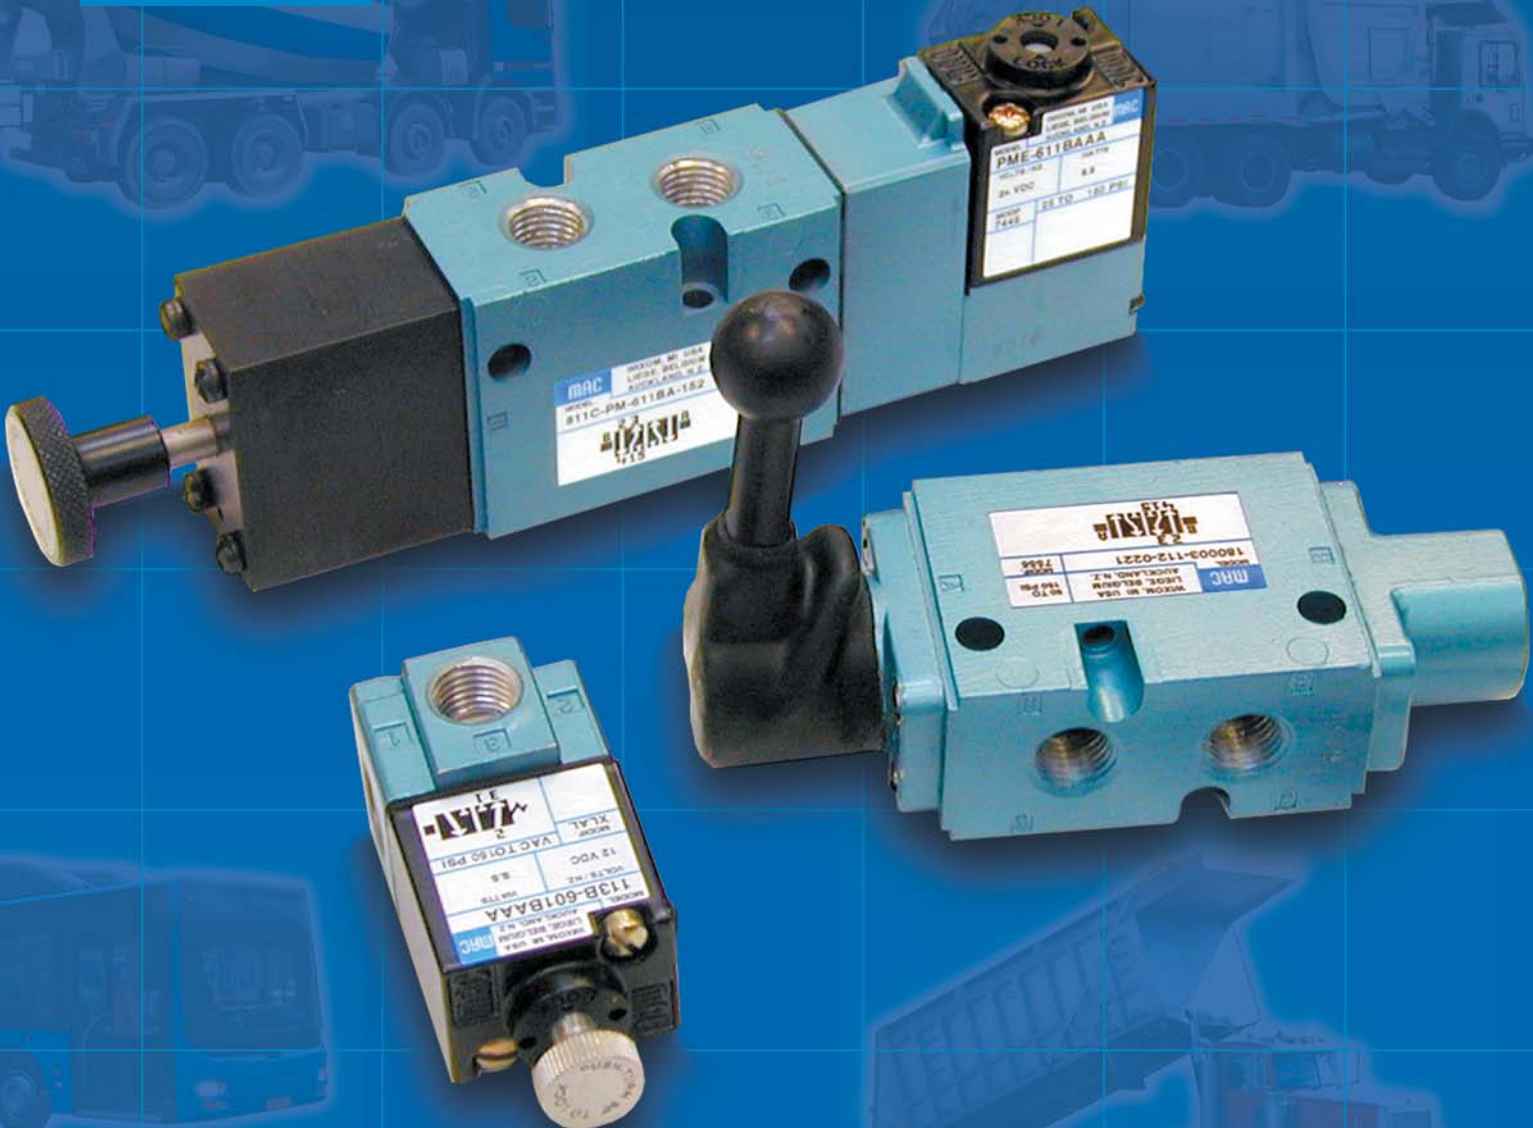

®
MAC

V A L V E S

TRANSPORTATION

Solutions

MAC'S ADVANTAGE

RELIABILITY = NON STICKING

MAC Valves Inc. is a global leader in air valve solutions for the transportation industry. Reliability is an inherent benefit of MAC's product design. MAC valves are optimized to perform reliably in the harsh operating conditions associated with the transportation industry.